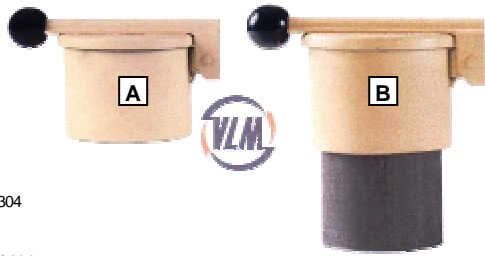

branch tube, female 60 > 2 x male 45

015722000

48	Ø 45 mm	Ø 60 mm	Ø 80 mm	Ø 50 mm B1	Ø 60 mm B1	Ø 80 mm B1

- coupling with cover, female
- prise à couvercle, femme
- sluitkoppeling, vrouw
- Schlauchanschluß mit Klappdeckel, Weiblich

- A: coupling with cover, welding type, female, steel
- A: coupling with cover, welding type, female, stainless steel 304
- B: coupling with cover, clamping type, female, steel
- B: coupling with cover, clamping type, female, stainless steel 304
- spare: rubber sealing for cover
- spare: stainless steel disc for cover

015404000	015704000	015904000	015408000	015708000
015404200	015704200			
015405000	015705000	015905000	015409000	015709000
015405200	015705200			
080102000	080103000	080101000	080102000	080103000
015415000	015715000	015915000	015415000	015715000

49	Ø 45 mm	Ø 60 mm	Ø 80 mm	Ø 50 mm B1	Ø 60 mm B1	Ø 80 mm B1

- coupling with cover, female
- prise à couvercle, femme
- sluitkoppeling, vrouw
- Schlauchanschluß mit Klappdeckel, Weiblich