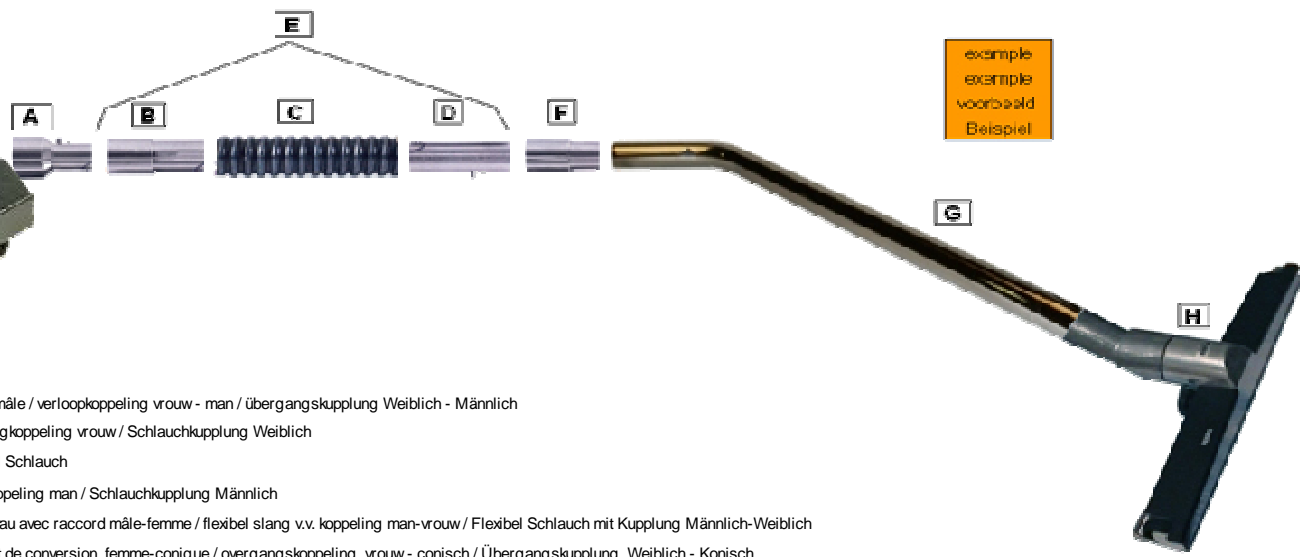

Kiekens accessories / accessoires / Zubehör

example
exemple
voorbeeld
Beispiel

- **A** no. 19 : adapter coupling female-male / réduction femme - mâle / verloopkoppeling vrouw - man / Übergangskupplung Weiblich - Männlich
- **B** no. 14 : hose coupling female / tuyau raccord femme / slangkoppeling vrouw / Schlauchkupplung Weiblich
- **C** no. 10,11,12,13: flexible hose / flexible tuyau / flexibel slang / Flexibel Schlauch
- **D** no. 15 : hose coupling male / tuyau raccord mâle / slangkoppeling man / Schlauchkupplung Männlich
- **E** no. 10,11,12,13: flexible hose with coupling male-female / flexible tuyau avec raccord mâle-femme / flexibel slang v.v. koppeling man-vrouw / Flexibel Schlauch mit Kupplung Männlich-Weiblich
- **F** no. 24 : transition coupling, female - conical / accouplement de conversion, femme-conique / overgangskoppeling, vrouw - conisch / Übergangskupplung, Weiblich - Konisch
- **G** no. 38 : suction tube, aluminium, FC-MC / tube coude aluminium, FC-MC / zuigbuis, VC-MC / Saugrohr, WK-MK
- **H** no. 25 : wheeled floor nozzle / suceur sur roulettes / voerzuigmond op wielen / Bodensaugdüse mit Rädern